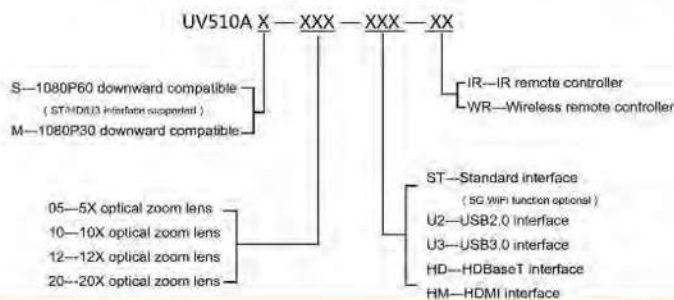

Input/Output Interface

Video Interfaces:	UV510A-05/10/12/20-ST Model: HDMI, 3G –SDI, LAN, RS232(Ring through RS232 output), RS485, A-IN UV510A-05/10/12/20-U2 Model: USB2.0, LAN, RS232(Ring through RS232 output), A-IN UV510A-05/10/12/20-U3 Model: USB3.0, LAN, RS232(Ring through RS232 output), A-IN UV510A-05/10/12/20-HD Model: HDBaseT, LAN, A-IN UV510A-05/10/12/20-HM Model: HDMI, LAN, RS232(input)
Video Compression Format:	H.264, H.265, Dual stream output
Control Protocol:	VISCA/Pelco-D/Pelco-P, Baud Rate: 115200/9600/4800/2400
Audio Input Interface:	Double track 3.5mm linear input
Audio Compression Format:	AAC/MP3 Audio compression/G.711A
LAN Port:	100M IP port(100BASE-TX), Support VISCA protocol control through IP port.
Network Protocol:	RTSP, RTMP, ONVIF, GB/T28181
Power Interface:	HEC3800 outlet (DC12V)

PTZ Parameter & Other Parameter

Pan/Tilt Rotation:	±170°, -30°~+90°
Pan Control Speed:	0.1 ~60°/sec
Tilt Control Speed:	0.1~30°/sec
Preset Speed:	Pan: 60°/sec, Tilt: 30°/sec
Preset Number:	255 presets (10 presets by remote controller)
Power Adapter:	AC110V-AC220V to DC12V/1.5A
Dimension:	150mmX150mmX167.5mm
Weight:	1.4KG
Remote Operation (IP):	Remote Upgrade, Reboot and Reset

Order No.

An ISO 9001:2008 Company

E-Mail

TEAM INFOVISION PVT.LTD.

70/B-19, Second Floor, Rama Road Industrial Area, New Delhi-110015

Ph. : 011-42133102, Fax : 91-41845331

Email : ajay@teaminfovision.com, tarun@teaminfovision.com

Website : www.teaminfovision.com

Distributor Network / Service Centre

- Ahmedabad • Akola • Allahabad • Bareilly • Bhopal • Bhubneshwar
- Chandigarh • Chennai • Goa • Guwahati • Hyderabad • Imphal
- Indore • Jabalpur • Jalandhar • Jammu • Jamnagar • Jamshedpur
- Jhansi • Jorhat • Kanpur • Kashmir • Kolkata • Lucknow • Ludhiana
- Pune • Raipur • Silliguri • Srinagar-Uttarakhand • Varanasi