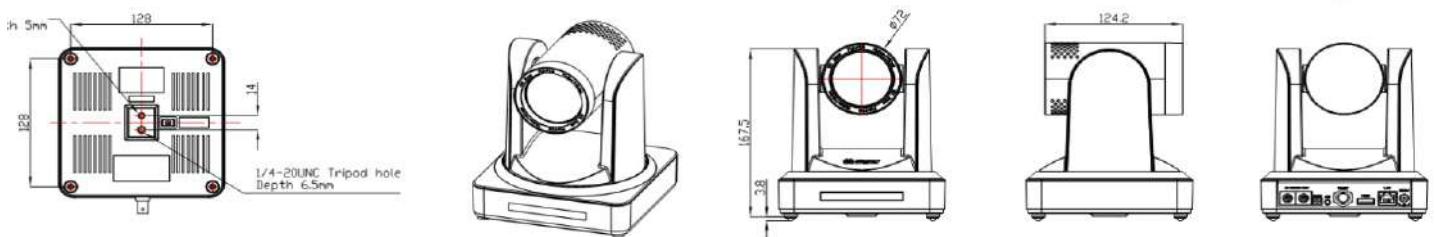

## Technical Specifications

View Angle	3.3° (Tele)-54. 7°(Wide)	Iris/Electronic Shutter:	Auto/Manual
Iris	F1.6-F3.5, R=5.2~98mm	Focus	Auto/Manual/One Push
Sensor	1/2.8 inch high quality HD CMOS sensor	BLC	ON/OFF
Effective Pixels	2.07MP,16: 9	WDR	OFF/ Dynamic level adjustment
Optical Zoom	20X	Video Adjustment	Brightness, Color, Saturation, Contrast,Sharpness, B/W mode, Gamma curve
Digital Zoom	10X	SNR	>55dB
DNR	2D&3D DNR	Minimum Illumination	0.5Lux (F1 .8, AGC ON)
White Balance	Auto/ Manual/ One Push/ 3000K/3500K/4000K/4500K/ 5000K/5500K/6000K/6500K/ 7000K		
Video Interfaces	USB2.0, LAN, RS232(Ring through RS232 output),	Video Format	USB2.0 interface video format: 176x144/320x240/320x1801 352x288/640x480/720x480/720x576/640x360/800X600/ 960X540/1024X576/1024X768/1280X 7201 1920X1080P30/25/20/15/10/5
Video Compression Format	H.2-64, H.265, Dual stream output		
Control Protocol	VISCA/Pelco-D/Pelco-P, Baud Rate: 115200/9600/ 4800/2400		
Audio Input Interface	Double track 3.5mm linear input		
Audio Compression Format	AAC/MP3 Audio compression/ G. 711A		
LAN Port	100M IP port( 100BASE-TX), Support VISCA protocol through IP port.		
control Network Protocol	RTSP, RTMP, ONVIF, GB/T28181		
Power Interface	HEC3800 outlet (DC12V)	Power Adapter:	AC110V-AC220V to DC12V/1.5A
Pan/Tilt Rotation	±170°, -30°~ +90°	Dimension	150mmX150mmX167.5mm
Pan Control Speed	0.1 ~60°/sec	Weight	1.4KG
Tilt Control Speed	0.1 ~30°/sec	Remote Operation (IP)	Remote Upgrade, Reboot and Reset
Preset Speed	Pan: 60°/sec, Tilt 30°/sec		
Preset Number	255 presets (10 presets by remote control)		

### Dimension(mm):