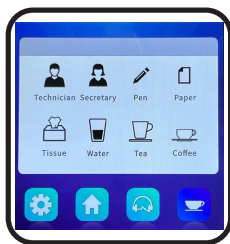

# LCD Display Premium Unit Microphone

## Technical Specifications

- Built-in Look At Me / Speaker Tracking
- Voting function
- Touch Controlled Menu
- In Built service menu for Chairman & Delegates Units
- Having Options - Tea, Coffee, Water, Paper, Pen, Tissue, Secretary, Technician
- 3 Wallpaper Options
- Digital watch with Local Time
- Brightness control

TECHNICAL SPECIFICATION		
Model	<b>Chairman Unit- ATDSC TDCU100</b> <b>Delegate Unit- ATDSC TDDU100</b>	
Microphone	<b>Chairman Unit</b>	<b>Delegate Unit</b>
Priority Button	Yes	No
Communication Mode	Wired on CAT6 cable	Wired on CAT6 cable
Touch Screen	4.1-inch IPS HD touch screen	4.1-inch IPS HD touch screen
Capsule Type	Condenser	Condenser
Sensitivity	-45dB + 2dB	-45dB + 2dB
Frequency Response	60Hz-15kHz	60Hz-15kHz
Microphone	Gain Control Adjust	Gain Control Adjust
Sound Pick Up Distance	15-60cm	15-60cm
Gooseneck Flexible Part	Single	Single
Length of Gooseneck	42cm	42cm
	Headphone out	Headphone out
Base Material	Zinc Alloy & Glass	Zinc Alloy & Glass
Supports	250 No. of Chairman & Delegate Mic in one system	
Touch control	ON/OFF switch	ON/OFF switch
Slot	SD Card Slot	SD Card Slot
Working Temperature	0-40	0-40
Dimension of The Base	150mmX98mmX60m	150mmX98mmX60m
Net Weight	1.1kg	1.1kg