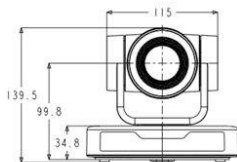

Camera Parameter	
Image Sensor	1/2.9 Inch High Quality CMOS Sensor
Effective Pixels	2.07MP, 16:9
Video Format	1920×1080P @ 30 fps/25fps; 1280×720P @ 30 fps/25fps; 1024×576P @ 30 fps/25fps; 960×540P @ 30fps/25fps; 800×448P @ 30fps/25fps; 640×360P @ 30fps/25fps; 320×176P @ 30fps/25fps
Optical Lens	10X Optical Zoom f= 4.34mm-41.66mm
View Angle	8.8°~ 68.8°
Iris	F1.85 – F2.43
Digital Zoom	16X
Low Illumination	0.5Lux (F1.8, AGC ON)
DNR	2D & 3DDNR
White Balance	Auto / Manual/ One Push//3000K/3500K/4000K/4500K/5000K/5500K/6000K/6500K/7000K
Focus	Auto / Manual/ One Push
Electronic Shutter	Auto / Manual
BLC	On/Off
WDR	OFF/ Dynamic Level Adjustment
Video Adjustment	Brightness, Color, Saturation, Contrast, Sharpness, B/W mode, Gamma curve
SNR	>55dB
Interface and Protocol	
Video Output	USB2.0, Type A
Video Compression	H.265, H.264, MJPG
Control Port	RS232 in & out, RS485
Control Protocol	VISCA/Pelco-D/Pelco-P
Power Supply	HEC3800 Outlet (DC12V)
USB characteristics	
Support operating system	Windows 7, Windows8, Windows10, Mac osx, Linux
Video Compression	H.265, H.264, MJPG
USB communication protocol	UVC
PTZ Parameter	
Pan/Tilt Rotation	-170°~+170°, -30°~+90°
Pan/Tilt Controller Speed	0.1~60°/Second, 0.1~30°/Second
Preset Speed	Pan:60°/Second, Tilt: 30°/Second
Preset Numbers	255 Presets (10 presets on IR Remote)
Other Parameter	
Working Voltage	12V
Working current	0.25A(max)
Power Consumption	2.5W(max)
Storage Temperature	-10℃ ~ +60℃, 20% ~ 95%
Working Temperature	-10℃ ~ +50℃, 20% ~ 80%
Dimension(W * H * D)	156.8mm × 112.6mm × 139.5mm
Weight	1KG
Usage	Indoor Only
Package	Power Supply, USB2.0 Cable, Remote Controller, User Manual
Accessories Optional	Mount (Extra Cost)