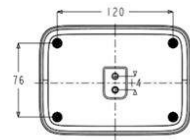

Camera Parameter	
Image Sensor	1/2.9 Inch High Quality CMOS Sensor
Effective Pixels	2.07MP, 16:9
Video Format	1920×1080P @ 30 fps/25fps; 1280×720P @ 30 fps/25fps; 1024×576P @ 30 fps/25fps; 960×540P @ 30fps/25fps; 800×448P @ 30fps/25fps; 640×360P @ 30fps/25fps; 320×176P @ 30fps/25fps
Optical Lens	10X Optical Zoom f= 4.34mm-41.66mm
View Angle	8.8°~ 68.8°
Iris	F1.85 – F2.43
Digital Zoom	16X
Low Illumination	0.5Lux (F1.8, AGC ON)
DNR	2D & 3DDNR
White Balance	Auto / Manual/ One Push//3000K/3500K/4000K/4500K/5000K/5500K/6000K/6500K/7000K
Focus	Auto / Manual/ One Push
Electronic Shutter	Auto / Manual
BLC	On/Off
WDR	OFF/ Dynamic Level Adjustment
Video Adjustment	Brightness, Color, Saturation, Contrast, Sharpness, B/W mode, Gamma curve
SNR	>55dB
Interface and Protocol	
Video Output	USB2.0, Type A
Video Compression	H.265, H.264, MJPG
Control Port	RS232 in & out, RS485
Control Protocol	VISCA/Pelco-D/Pelco-P
Power Supply	HEC3800 Outlet (DC12V)
USB characteristics	
Support operating system	Windows 7, Windows8, Windows10, Mac osx, Linux
Video Compression	H.265, H.264, MJPG
USB communication protocol	UVC
PTZ Parameter	
Pan/Tilt Rotation	-170°~+170°, -30°~+90°
Pan/Tilt Controller Speed	0.1~60°/Second, 0.1~30°/Second
Preset Speed	Pan:60°/Second, Tilt: 30°/Second
Preset Numbers	255 Presets (10 presets on IR Remote)
Other Parameter	
Working Voltage	12V
Working current	0.25A(max)
Power Consumption	2.5W(max)
Storage Temperature	-10℃ ~ +60℃, 20% ~ 95%
Working Temperature	-10℃ ~ +50℃, 20% ~ 80%
Dimension(W * H * D)	156.8mm × 112.6mm × 139.5mm
Weight	1KG
Usage	Indoor Only
Package	Power Supply, USB2.0 Cable, Remote Controller, User Manual
Accessories Optional	Mount (Extra Cost)