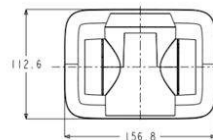

Camera Parameter	
Image Sensor	1/2.9 Inch High Quality CMOS Sensor
Effective Pixels	2.07MP, 16:9
Video Format	1920×1080P @ 30 fps/25fps; 1280×720P @ 30 fps/25fps; 1024×576P @ 30 fps/25fps; 960×540P @ 30fps/25fps; 800×448P @ 30fps/25fps; 640×360P @ 30fps/25fps; 320×176P @ 30fps/25fps
Optical Lens	10X Optical Zoom f= 4.34mm-41.66mm
View Angle	8.8°~ 68.8°
Iris	F1.85 – F2.43
Digital Zoom	16X
Low Illumination	0.5Lux (F1.8, AGC ON)
DNR	2D & 3DDNR
White Balance	Auto / Manual/ One Push//3000K/3500K/4000K/4500K/5000K/5500K/6000K/6500K/7000K
Focus	Auto / Manual/ One Push
Electronic Shutter	Auto / Manual
BLC	On/Off
WDR	OFF/ Dynamic Level Adjustment
Video Adjustment	Brightness, Color, Saturation, Contrast, Sharpness, B/W mode, Gamma curve
SNR	>55dB
Interface and Protocol	
Video Output	USB2.0, Type A
Video Compression	H.265, H.264, MJPG
Control Port	RS232 in & out, RS485
Control Protocol	VISCA/Pelco-D/Pelco-P
Power Supply	HEC3800 Outlet (DC12V)
USB characteristics	
Support operating system	Windows 7, Windows8, Windows10, Mac osx, Linux
Video Compression	H.265, H.264, MJPG
USB communication protocol	UVC
PTZ Parameter	
Pan/Tilt Rotation	-170°~+170°, -30°~+90°
Pan/Tilt Controller Speed	0.1~60°/Second, 0.1~30°/Second
Preset Speed	Pan:60°/Second, Tilt: 30°/Second
Preset Numbers	255 Presets (10 presets on IR Remote)
Other Parameter	
Working Voltage	12V
Working current	0.25A(max)
Power Consumption	2.5W(max)
Storage Temperature	-10℃ ~ +60℃, 20% ~ 95%
Working Temperature	-10℃ ~ +50℃, 20% ~ 80%
Dimension(W * H * D)	156.8mm × 112.6mm × 139.5mm
Weight	1KG
Usage	Indoor Only
Package	Power Supply, USB2.0 Cable, Remote Controller, User Manual
Accessories Optional	Mount (Extra Cost)