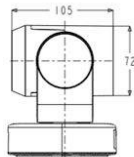

Camera Parameter	
Image Sensor	1/2.9 Inch High Quality CMOS Sensor
Effective Pixels	2.07MP, 16:9
Video Format	1920×1080P @ 30 fps/25fps; 1280×720P @ 30 fps/25fps; 1024×576P @ 30 fps/25fps; 960×540P @ 30fps/25fps; 800×448P @ 30fps/25fps; 640×360P @ 30fps/25fps; 320×176P @ 30fps/25fps
Optical Lens	10X Optical Zoom f= 4.34mm-41.66mm
View Angle	8.8°~ 68.8°
Iris	F1.85 – F2.43
Digital Zoom	16X
Low Illumination	0.5Lux (F1.8, AGC ON)
DNR	2D & 3DDNR
White Balance	Auto / Manual/ One Push//3000K/3500K/4000K/4500K/5000K/5500K/6000K/6500K/7000K
Focus	Auto / Manual/ One Push
Electronic Shutter	Auto / Manual
BLC	On/Off
WDR	OFF/ Dynamic Level Adjustment
Video Adjustment	Brightness, Color, Saturation, Contrast, Sharpness, B/W mode, Gamma curve
SNR	>55dB
Interface and Protocol	
Video Output	USB2.0, Type A
Video Compression	H.265, H.264, MJPG
Control Port	RS232 in & out, RS485
Control Protocol	VISCA/Pelco-D/Pelco-P
Power Supply	HEC3800 Outlet (DC12V)
USB characteristics	
Support operating system	Windows 7, Windows8, Windows10, Mac osx, Linux
Video Compression	H.265, H.264, MJPG
USB communication protocol	UVC
PTZ Parameter	
Pan/Tilt Rotation	-170°~+170°, -30°~+90°
Pan/Tilt Controller Speed	0.1~60°/Second, 0.1~30°/Second
Preset Speed	Pan:60°/Second, Tilt: 30°/Second
Preset Numbers	255 Presets (10 presets on IR Remote)
Other Parameter	
Working Voltage	12V
Working current	0.25A(max)
Power Consumption	2.5W(max)
Storage Temperature	-10℃ ~ +60℃, 20% ~ 95%
Working Temperature	-10℃ ~ +50℃, 20% ~ 80%
Dimension(W * H * D)	156.8mm × 112.6mm × 139.5mm
Weight	1KG
Usage	Indoor Only
Package	Power Supply, USB2.0 Cable, Remote Controller, User Manual
Accessories Optional	Mount (Extra Cost)