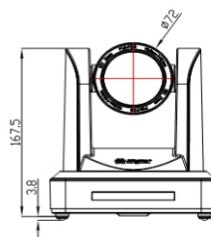

Technical Specifications

ATDSC Camera

Model	AH 7010		
View Angle	3.3° (Tele)-60°(Wide)	Iris/Electronic Shutter:	Auto/Manual
Iris	F 1.6-F 3.5, f=5.5~110mm	Focus	Auto/Manual
Sensor	1/2.8inchhigh quality HD CMOS sensor	BLC	ON/OFF
Effective Pixels	2.07MP,16: 9	WDR	OFF/ Dynamic level adjustment
Optical Zoom	12X	Video Adjustment	Brightness, Color, Saturation, Contrast, Sharpness, B/W mode, Gamma curve
Digital Zoom	16X	SNR	>55dB
Minimum Illumination	0.1Lux (F1 .8, AGC ON)		
DNR	2D&3D DNR		
White Balance	Auto/ Manual/ One Push/ 3000K/3500K/4000K/4500K/5000K/5500K/6000K/6500K/7K		
Video Interfaces	1 x USB 2.0, 1 x LAN, 1x RS232	Video Format	USB2.0 interface video format: 176x144/320x240/320x1801352x288/640x480/720x480/720x576/640x360800X600/960X540/1024X576/1024X768/1280X 7201920X1080P30/25/20/15/10/5
Video Compression Format	H.264, H.265, Dual stream Output	USB3.0: 1920X1080P60/50/30/25, 1280X720P30/25115110, 960X540P30, 640X360P30,800X600P30	
Control Protocol	VISCA/Pelco-D/Pelco-P, Baud Rate- 115200 /9600 /4800/2400bps		
Resolution	Full HD		
Audio Compression Format	AAC/MP3 Audio		
LAN Port	100M IP port (1 00BASE-TX), Support VISCA protocol control through IP port.		
Network Protocol	RTSP, RTMP, ONVIF, GB/T28181		
Power Interface	HEC3800 outlet (DC12V)	Power Adapter:	AC110V-AC220V to DC12V/1.5A
Pan/Tilt Rotation	±170°, -30° +90°	Dimension	150mmX150mmX167.5mm
Pan Control Speed	0.1 -60°/sec	Weight	1.4KG
Tilt Control Speed	0.1 ~30°/sec	Remote Operation (IP)	Remote Upgrade. Reboot and Reset
Preset Speed	Pan: 60°/sec, Tilt 30°/sec		
Preset Number	255 presets (10 presets by remote controller)		

Dimension(mm):

Authorized Dealers: