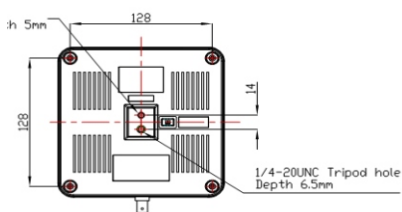

Technical Specifications

ATDSC Camera

Model	AH 7010		
View Angle	3.3° (Tele)-60°(Wide)	Iris/Electronic Shutter:	Auto/Manual
Iris	F 1.6-F 3.5, f=5.5~110mm	Focus	Auto/Manual
Sensor	1/2.8inchhigh quality HD CMOS sensor	BLC	ON/OFF
Effective Pixels	2.07MP,16: 9	WDR	OFF/ Dynamic level adjustment
Optical Zoom	12X	Video Adjustment	Brightness, Color, Saturation, Contrast, Sharpness, B/W mode, Gamma curve
Digital Zoom	16X	SNR	>55dB
Minimum Illumination	0.1Lux (F1 .8, AGC ON)		
DNR	2D&3D DNR		
White Balance	Auto/ Manual/ One Push/ 3000K/3500K/4000K/4500K/5000K/5500K/6000K/6500K/7K		
Video Interfaces	1 x USB 2.0, 1 x LAN, 1x RS232	Video Format	USB2.0 interface video format: 176x144/320x240/320x1801352x288/640x480/720x480/720x576/640x360800X600/960X540/1024X576/1024X768/1280X 7201920X1080P30/25/20/15/10/5
Video Compression Format	H.264, H.265, Dual stream Output	USB3.0: 1920X1080P60/50/30/25, 1280X720P30/25115110, 960X540P30, 640X360P30,800X600P30	
Control Protocol	VISCA/Pelco-D/Pelco-P, Baud Rate- 115200 /9600 /4800/2400bps		
Resolution	Full HD		
Audio Compression Format	AAC/MP3 Audio		
LAN Port	100M IP port (1 00BASE-TX), Support VISCA protocol control through IP port.		
Network Protocol	RTSP, RTMP, ONVIF, GB/T28181		
Power Interface	HEC3800 outlet (DC12V)	Power Adapter:	AC110V-AC220V to DC12V/1.5A
Pan/Tilt Rotation	±170°, -30° +90°	Dimension	150mmX150mmX167.5mm
Pan Control Speed	0.1 -60°/sec	Weight	1.4KG
Tilt Control Speed	0.1 ~30°/sec	Remote Operation (IP)	Remote Upgrade. Reboot and Reset
Preset Speed	Pan: 60°/sec, Tilt 30°/sec		
Preset Number	255 presets (10 presets by remote controller)		

Dimension(mm):

Authorized Dealers: