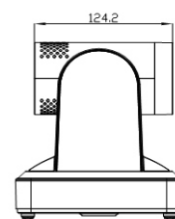

Technical Specifications

ATDSC Camera

Model	AH 7010		
View Angle	3.3° (Tele)-60°(Wide)	Iris/Electronic Shutter:	Auto/Manual
Iris	F 1.6-F 3.5, f=5.5~110mm	Focus	Auto/Manual
Sensor	1/2.8inchhigh quality HD CMOS sensor	BLC	ON/OFF
Effective Pixels	2.07MP,16: 9	WDR	OFF/ Dynamic level adjustment
Optical Zoom	12X	Video Adjustment	Brightness, Color, Saturation, Contrast, Sharpness, B/W mode, Gamma curve
Digital Zoom	16X	SNR	>55dB
Minimum Illumination	0.1Lux (F1 .8, AGC ON)		
DNR	2D&3D DNR		
White Balance	Auto/ Manual/ One Push/ 3000K/3500K/4000K/4500K/5000K/5500K/6000K/6500K/7K		
Video Interfaces	1 x USB 2.0, 1 x LAN, 1x RS232	Video Format	USB2.0 interface video format: 176x144/320x240/320x1801352x288/640x480/720x480/720x576/640x360800X600/960X540/1024X576/1024X768/1280X 7201920X1080P30/25/20/15/10/5
Video Compression Format	H.264, H.265, Dual stream Output	USB3.0: 1920X1080P60/50/30/25, 1280X720P30/25115110, 960X540P30, 640X360P30,800X600P30	
Control Protocol	VISCA/Pelco-D/Pelco-P, Baud Rate- 115200 /9600 /4800/2400bps		
Resolution	Full HD		
Audio Compression Format	AAC/MP3 Audio		
LAN Port	100M IP port (1 00BASE-TX), Support VISCA protocol control through IP port.		
Network Protocol	RTSP, RTMP, ONVIF, GB/T28181		
Power Interface	HEC3800 outlet (DC12V)	Power Adapter:	AC110V-AC220V to DC12V/1.5A
Pan/Tilt Rotation	±170°, -30° +90°	Dimension	150mmX150mmX167.5mm
Pan Control Speed	0.1 -60°/sec	Weight	1.4KG
Tilt Control Speed	0.1 ~30°/sec	Remote Operation (IP)	Remote Upgrade. Reboot and Reset
Preset Speed	Pan: 60°/sec, Tilt 30°/sec		
Preset Number	255 presets (10 presets by remote controller)		

Dimension(mm):

Authorized Dealers: