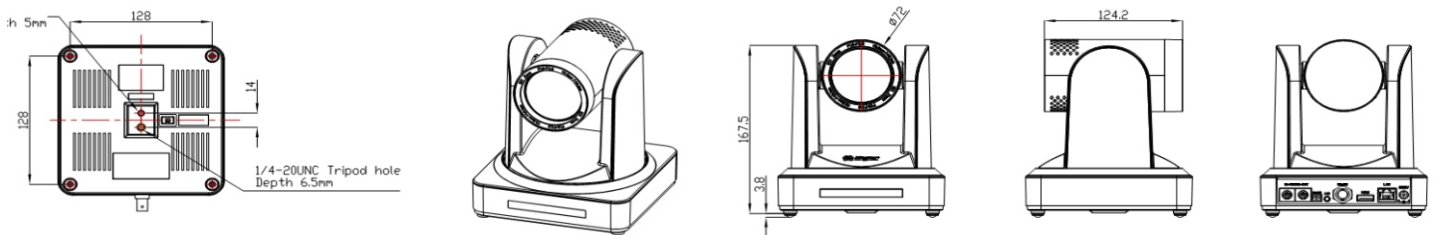

Dimension(mm):

Authorized Dealers: