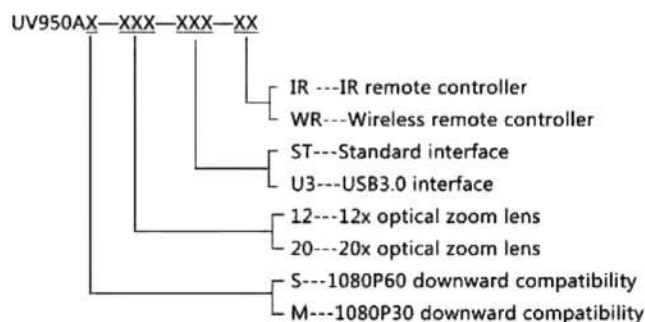

Order No.

An ISO 9001:2008 Company

TEAM INFOVISION PVT.LTD.

70/B-19, Second Floor, Rama Road Industrial Area, New Delhi-110015

Ph. : 011-42133102, Fax : 91-41845331

Email : ajay@teaminfovision.com, tarun@teaminfovision.com

Website : www.teaminfovision.com

Distributor Network / Service Centre

- Ahemdabad • Akola • Allahabad • Bareilly • Bhopal • Bhubhneswar
- Chandigarh • Chennai • Goa • Guwahati • Hyderabad • Imphal
- Indore • Jabalpur • Jalandhar • Jammu • Jamnagar • Jamshedpur
- Jhasi • Jorhat • Kanpur • Kashmir • Kolkata • Lucknow • Ludhiana
- Pune • Raipur • Silliguri • Srinagar-Uttarakhand • Varanasi